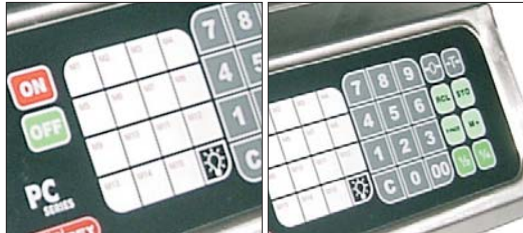

LINE:	RETAIL ELECTRONIC SCALES
--------------	---------------------------------

MODEL:	L-PC 40L
---------------	-----------------

USE	CAPACITY AND DIMENSIONS	
<ul style="list-style-type: none"> * Convenience stores * Butcher shops * Dairy * Produce * Bakery * Street markets * etc. 	MODEL	L-PC/40
	Capacity	40 lb
	Minimum division	40 lb x .01 lb
	Plate dimensions	8.7 x 11.8" (22 x 30cm)

MODEL: L-PC 40L

BENEFITS

A PRECISE SCALE HELPS INCREASE YOUR PROFITS

Avoiding weighing mistakes because its minimum division .01 lb at the L-PC 40L model

EASY TO CLEAN

Highly sanitary Because of its stainless steel construction and its membrane keyboard it is very easy to clean and it is ideal for hygienic (Non-waterproof)

EXPEDITES CUSTOMER SERVICE

The L-PC scales are capable to store the price of 100 products and its 8 direct access memory keys.

EASY TO OPERATE

The color coded keyboard allows basic and advanced operations for ease of use.